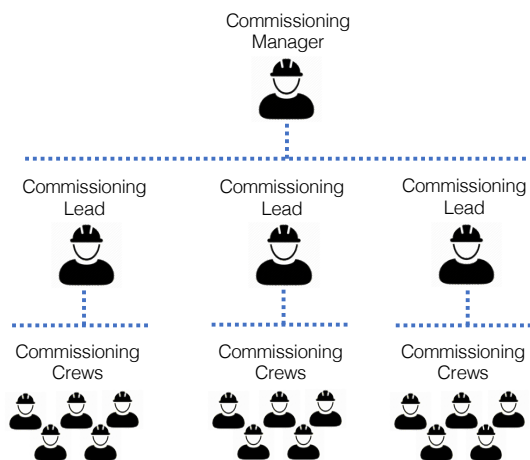

Commissioning Personnel Include:

ABOUT TDS

- A TechPro Power Group company, Technical Diagnostic Services (TDS), based in Dallas/Ft. Worth, TX, has been delivering industry-leading service solutions for over 25 years that empower its customers to safely start up and optimize the performance of their facilities' electrical and controls systems.
- TDS provides electrical, instrumentation and control testing and start-up and commissioning services to the power, oil & gas, process industries and other industrial end markets.

FOR MORE INFO, PLEASE CONTACT:

Technical Diagnostic Services, LLC
15825 Trinity Blvd., Fort Worth, TX 76155
Email: info@tdssolutions.com
Office: (817) 465-9494

SOLUTIONS THAT EMPOWER ^{TM}

WWW.TDSSOLUTIONS.COM