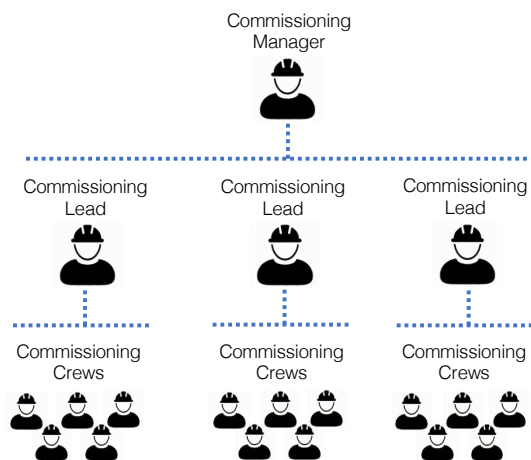

Commissioning Personnel Include:

ABOUT TDS

- A TechPro Power Group company, Technical Diagnostic Services (TDS), based in Dallas/Ft. Worth, TX, has been delivering industry-leading service solutions for over 25 years that empower its customers to safely start up and optimize the performance of their facilities' electrical and controls systems.
- TDS provides electrical, instrumentation and control testing and start-up and commissioning services to the power, oil & gas, process industries and other industrial end markets.

FOR MORE INFO, PLEASE CONTACT:

Technical Diagnostic Services, LLC
15825 Trinity Blvd., Fort Worth, TX 76155
Email: info@tdssolutions.com
Office: (817) 465-9494

SOLUTIONS THAT EMPOWER ^{TM}

WWW.TDSSOLUTIONS.COM